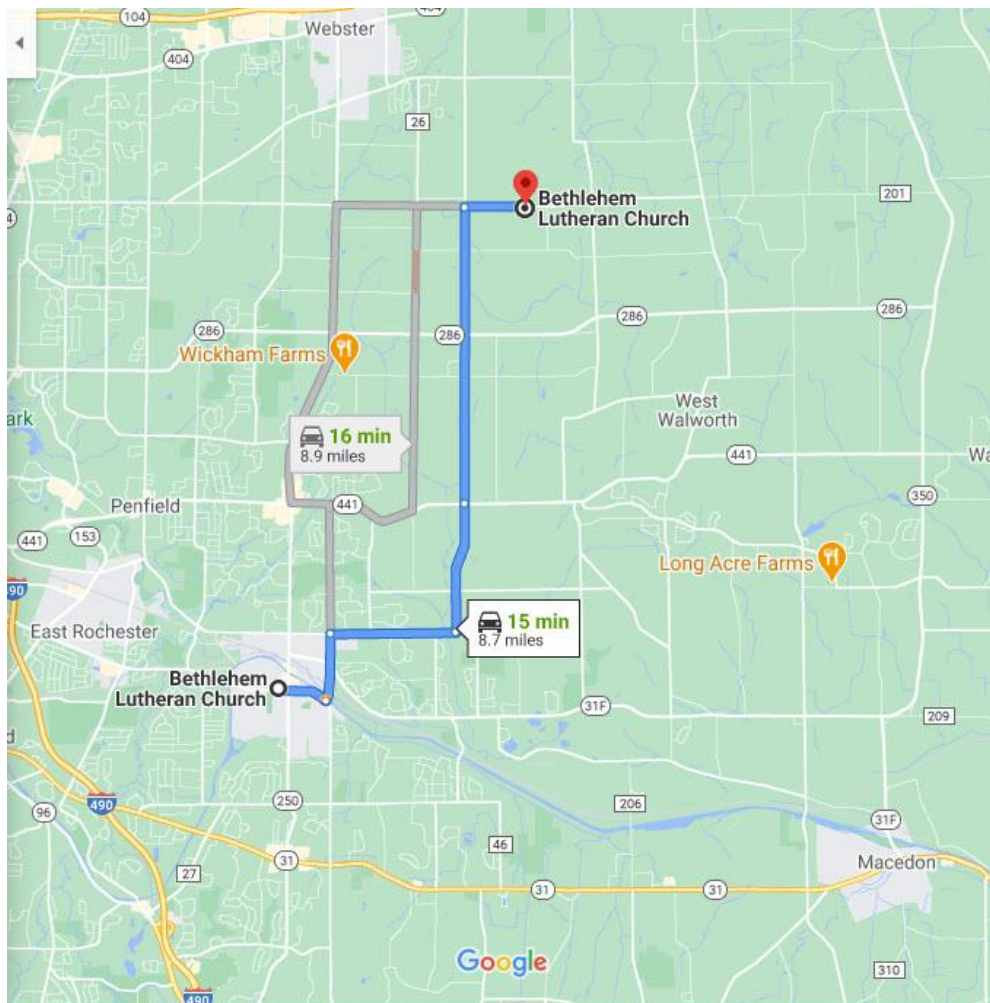

## Directions and Details

### Outdoor Homecoming Anniversary Service

**August 8, 2021** – Rain or Shine

**10:00 am**

Bethlehem Lutheran Church, **1767 Plank Rd**

Worship Service in outdoor Pavilion

**Rev. Korey Finstad** presiding

**Reception** after service

Be prepared if **social distancing and masks** are required

**Bring your own folding chairs**

Directions from BLC Fairport to BLC Plank Rd:

Take any one of the following roads heading North:

5 Mile Line Rd

Shoecraft

Jackson Rd

RT 250

Harris Rd

Salt Rd

Turn right onto Plank Road and head East – the church is after Salt Rd heading East

Church is on the right at 1767 Plank Rd.