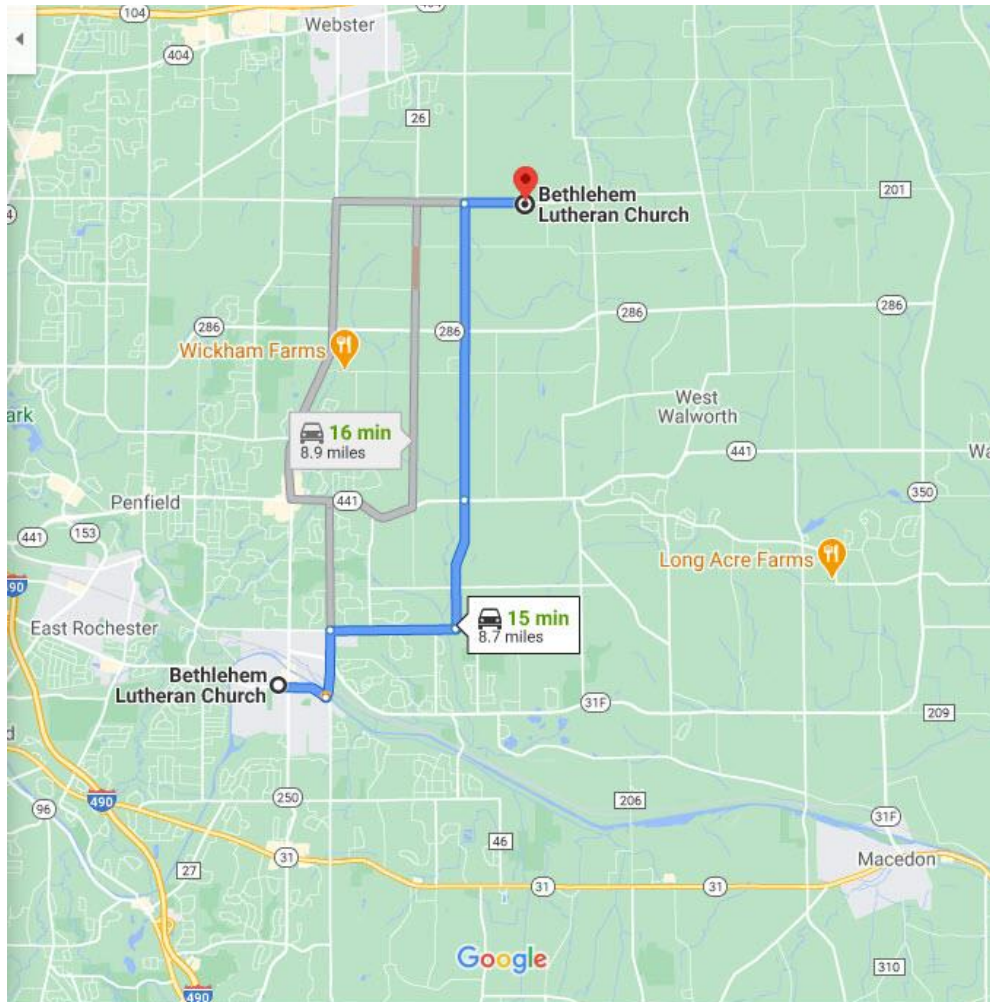

Directions and Details

Outdoor Homecoming Anniversary Service

August 8, 2021 – Rain or Shine

Bethlehem Lutheran Church, **1767 Plank Rd**

Time is TBD Worship Service in outdoor Pavilion

Rev. Korey Finstad presiding

Reception after service

Be prepared if **social distancing and masks** are required

Bring your own folding chairs

Directions from BLC Fairport to BLC Plank Rd:

Take any one of the following roads heading North:

5 Mile Line Rd

Shoecraft

Jackson Rd

RT 250

Harris Rd

Salt Rd

Turn right onto Plank Road and head East – the church is after Salt Rd heading East

Church is on the right at 1767 Plank Rd.