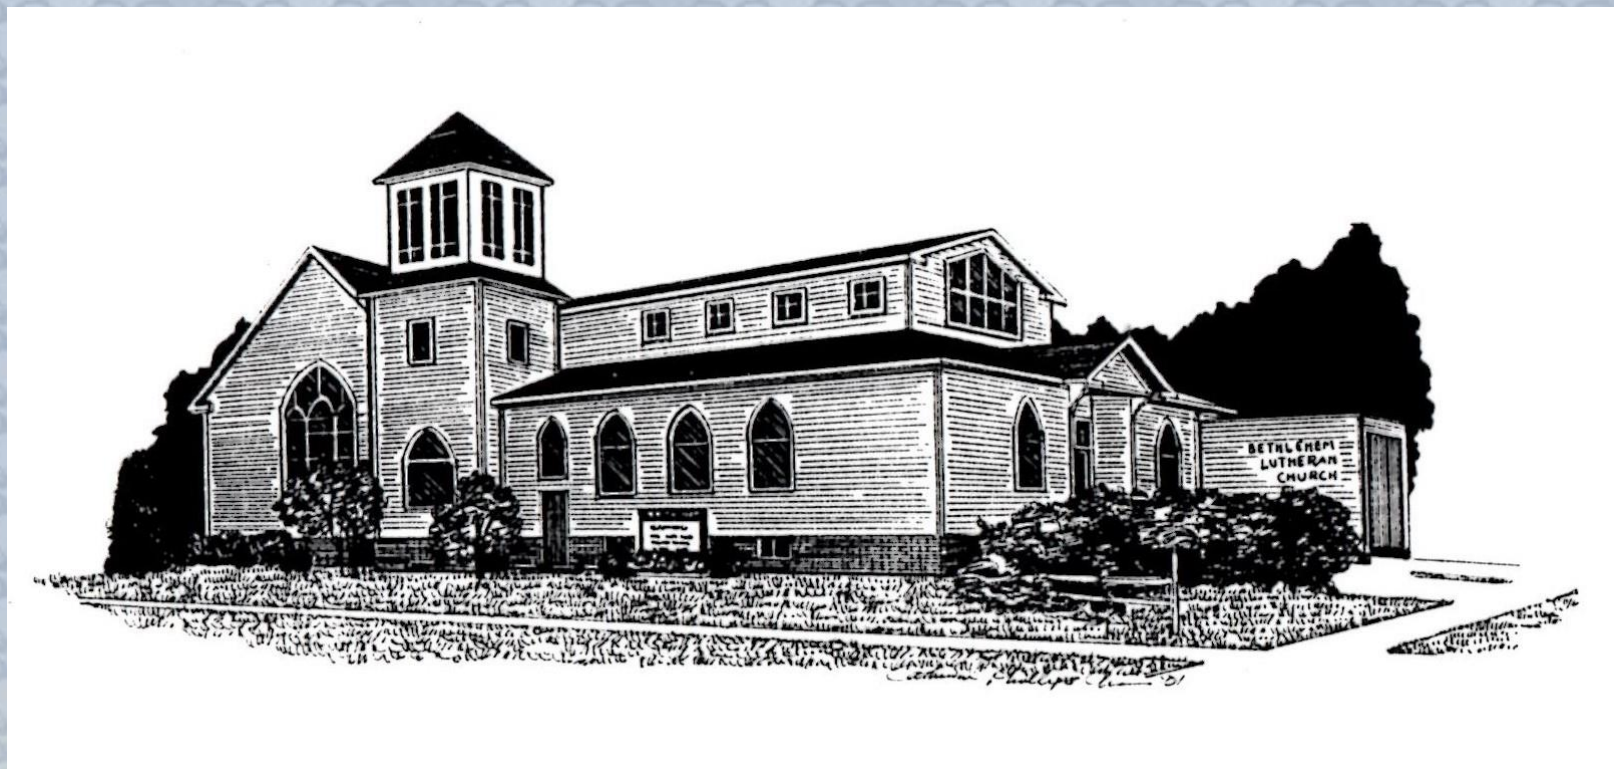

Rooted Growing Sharing
BETHLEHEM
LUTHERAN CHURCH
100 YEARS | 1921-2021

2001 Renovations & additions completed

100th BLC Anniversary

Rooted in Christ — Growing in Faith — Sharing His Love

Rooted Growing Sharing
BETHLEHEM
LUTHERAN CHURCH
100 YEARS | 1921-2021

2016 Replaced elevator with new lift

2017 Replaced front lawn sign

100th BLC Anniversary

Rooted in Christ — Growing in Faith — Sharing His Love

BLC's 3 Cornerstones

BLC's 3 Cornerstones

100th BLC Anniversary

Rooted in Christ — Growing in Faith — Sharing His Love

100th BLC Anniversary

Rooted in Christ — Growing in Faith — Sharing His Love

Rooted Growing Sharing

BETHLEHEM
LUTHERAN CHURCH

100 YEARS | 1921-2021